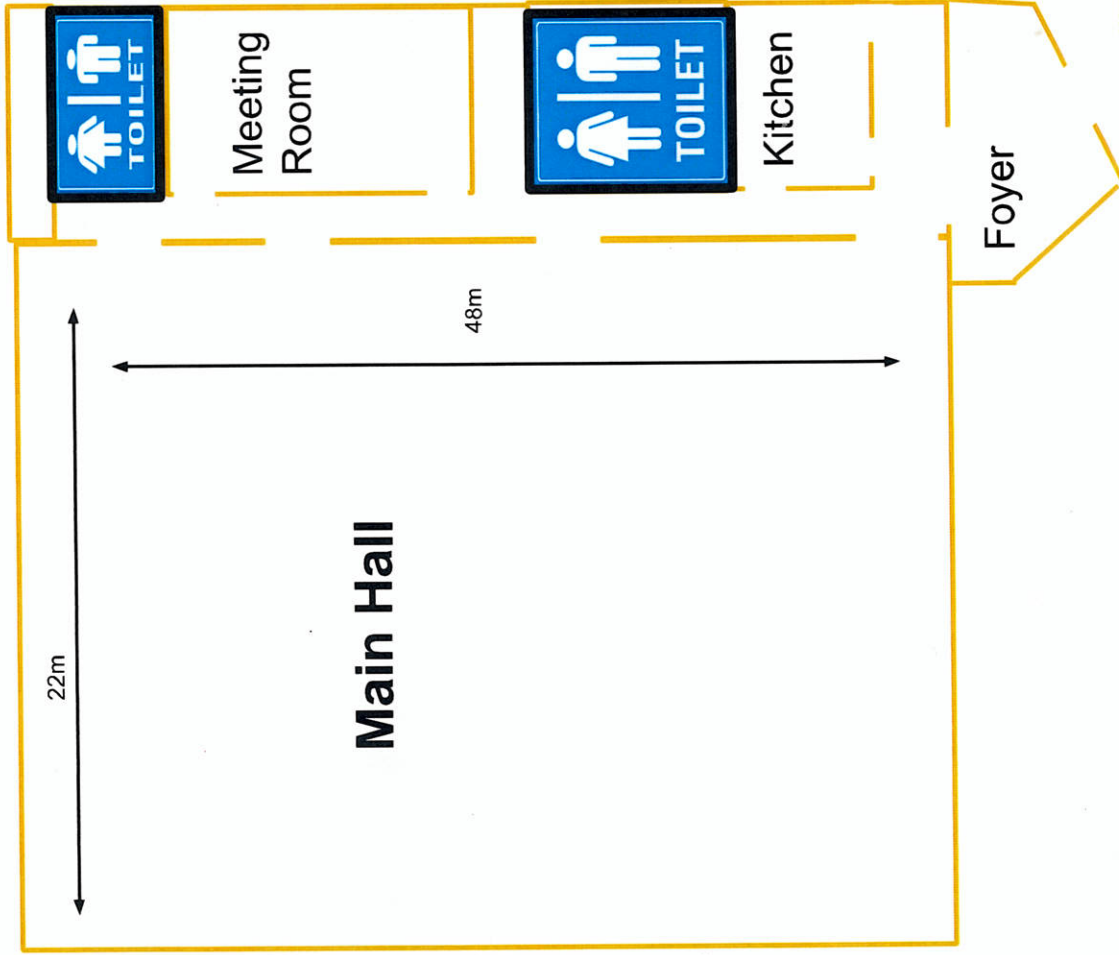

Exhibition Hall

Coffs Harbour Showground

Function Centre

Room Features

1000 square meters of timber floor
Separate meeting room
Kitchenette
Main Foyer

Items

Tables (Round or rectangular)
Chairs
Urn
White Board
Projector Screen

Capacity

Classroom: 800
Theatre: 1000