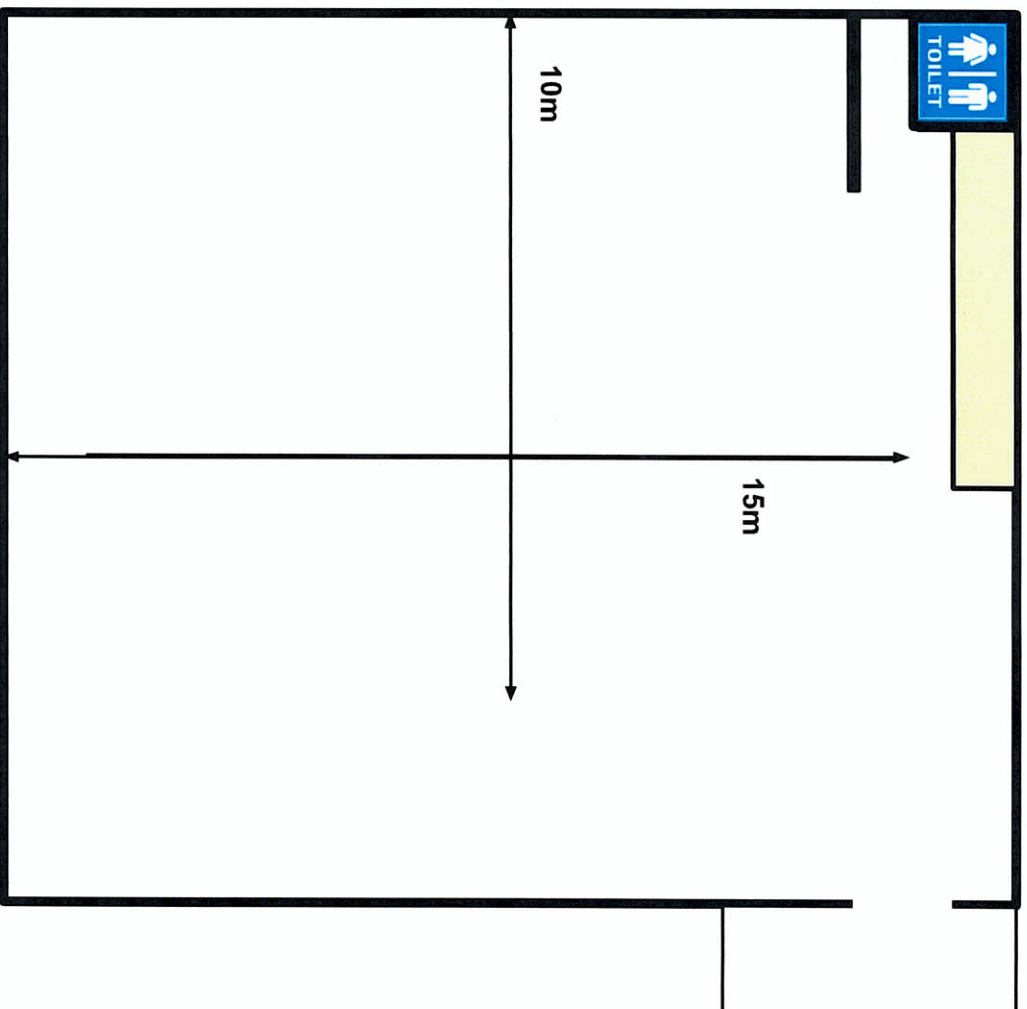

Banksia Room

Coffs Harbour Showground

Function Centre

Room Features

Air Conditioning
Timber Floor
Toilet
Kitchenette

Items

Tables (round & rectangular)
Chairs
Urn
White Board
Projector Screen

Capacity

Classroom: 40
U Shape: 20
Theatre: 80