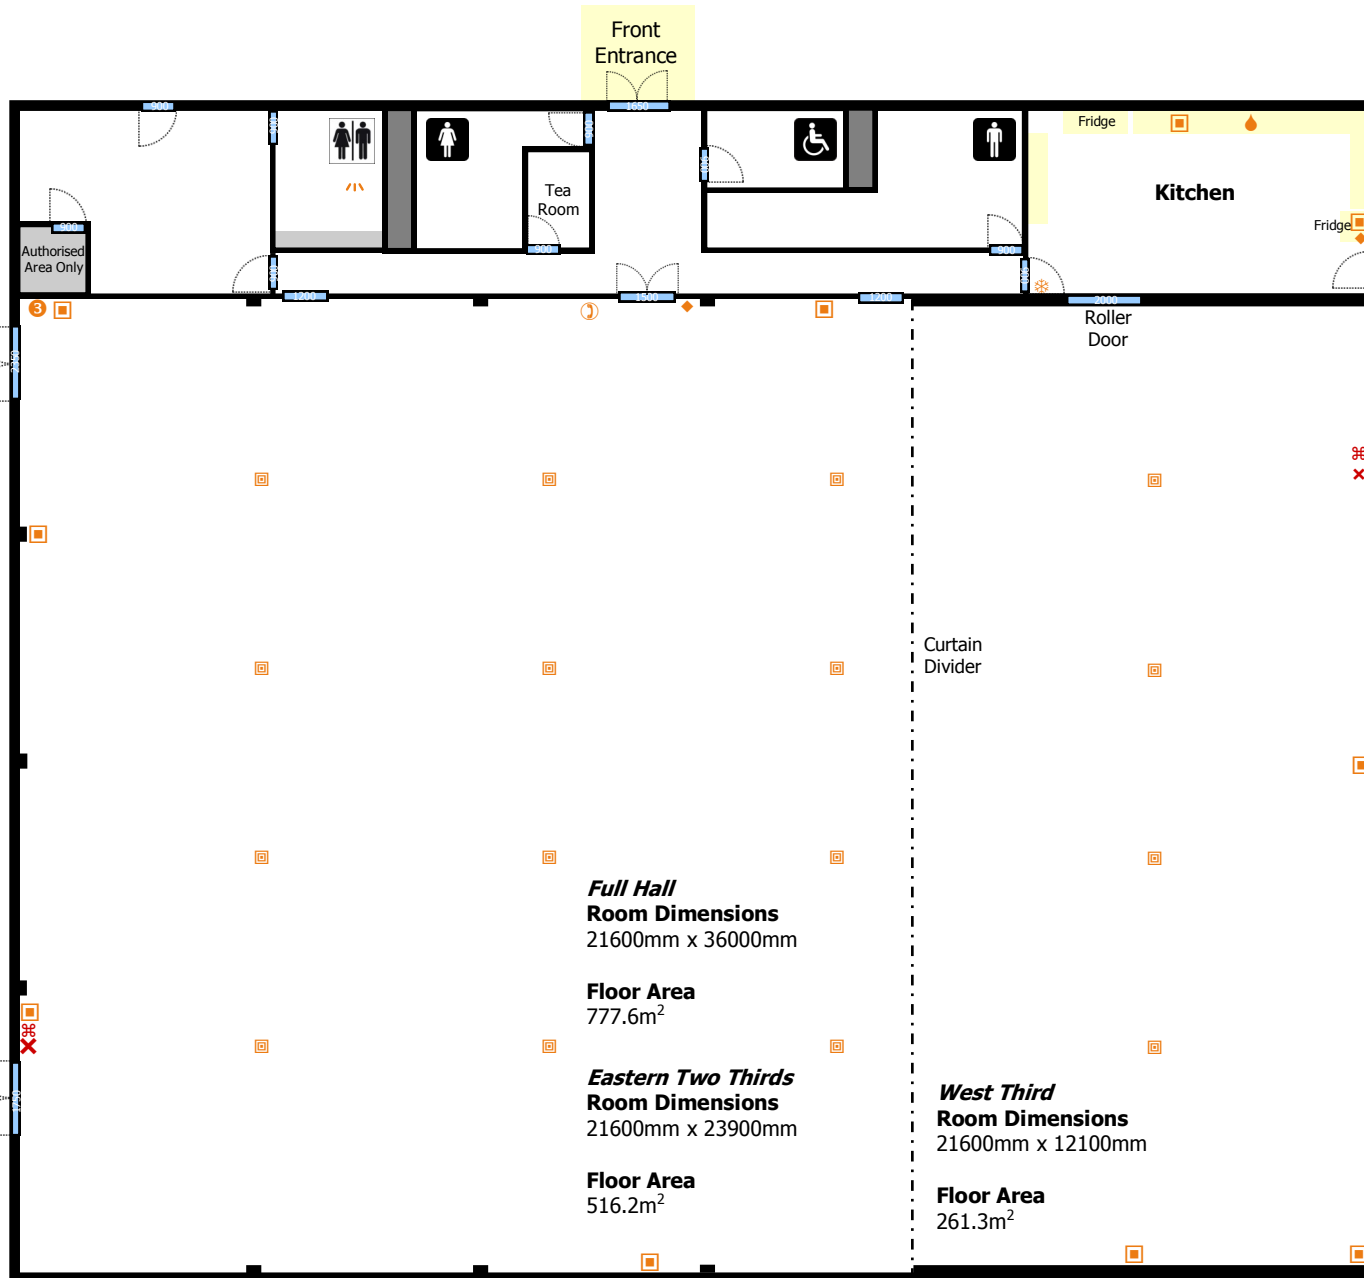

Exhibition Pavilion

Room Features

West Third:
 Refurbished
 Polished timber flooring
 Air conditioning
 Curtain divider

Eastern Two Thirds:
 High open ceiling
 Tiled front entrance
 Ample power outlets
 Large open space
 Timber flooring

Kitchen:
 Commercial glass fridge
 Stainless steel benches
 Microwave

Items Available

Tables (round & rectangular)
 Plastic chairs
 Stainless steel urn
 Whiteboard
 Projector screen
 Stage

Capacity

West Third:
 Classroom: 120
 Banquet: 150
 Theatre: 200
 Open Room: 300

Full Hall:
 Classroom: 380
 Banquet: 350
 Theatre: 580
 Open Room: 1000

Key

- ✘ Fire extinguisher
- ⌘ Fire Hose Reel
- ◆ Light switch
- ◻ Double power point
- ◻ Ceiling mounted power
- ⊕ 3 phase power
- ⚡ Air-conditioning switch
- ☎ Phone line outlet
- 🔥 Kitchen sink
- 🚿 Showers

Scale